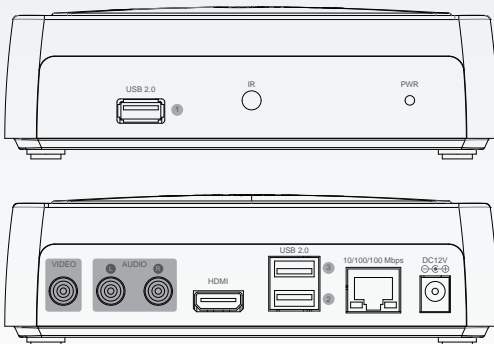

SAT>IP STB

MODEL 9510

INTERNET FUNCTIONALITY

1. Access to customer specific internet based media via Portal-Button
2. CE-HTML browser to access designated Portal apps
3. HbbTV compliant to ETSI regulations
4. Open Internet Browser
5. Support SAT>IP function.
6. Support DLNA function.
7. Support FileSharing.

FEATURE

1. Separated program list for TV and Radio
2. Up to 9 different favourite lists
3. Electronic Program Guide: present/following EPG, 14-Day-EPG
4. Support WiFi Dongle
5. Support CEC function.
6. Support PVR ready.

SPECIFICATION

Host Interface	Front Panel	USB 2.0 Connector x 1
	Rear Panel	RCA Jack x 1 HDMI Type A Connector x 1 USB 2.0 Connector x 2 RJ45 Connector x 1 DC IN Jack x 1
Operating Voltage	12V / 2A , 100-240VAC/50Hz Power consumption in Standby less 0.5 W	
Video Resolution	Up to 1080P	
Audio formats	M4A, MP3, WAV, OGG, WMA, AAC, AC3, PCM	
Video formats	AVI, DivX, FLV, MKV, MOV, MP4, MPG, TP, VRO, XVID	
Picture formats	BMP, GIF, JPEG, PNG	
Software Update	1. via USB 2. via Network	
Temperature Range	0 ~ 40°C (Operating), -20 ~ 65°C (Storage)	
Dimension	150.0L x 112.0W x 45.0 H (mm)	